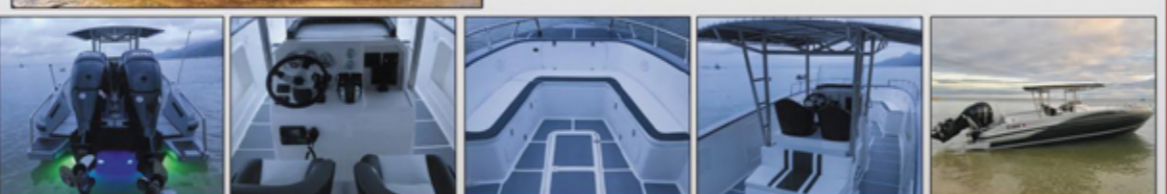

ASSAULT 3200

Center Console with water closet
Length: 32 Feet
Beam: 9 Feet 8 inches
Person Capacity: 12 persons and up
Recommended HP: Twin 250 horse power
Construction: Complete heavy hand laminated fiberglass, foam injected and 12 layers gel coat
Hull Design: Deep V-Hull
Warranty: 1 year